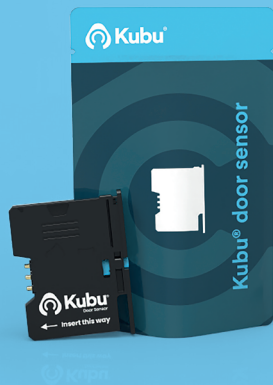

Smart Sensors

- 📶 Completely concealed
- 📶 Calibration FREE
- 📶 Works on ALL doors & windows: lift lever, autofire*, flush, french...
- 📶 Locked/Unlocked Open/Closed/Vent
- 📶 Tamper detection built in