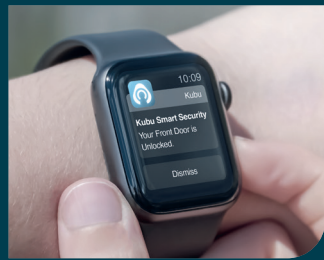

# Be sure it's secure with Kubu® Smart Security.

A range of high-security Smart sensors that monitor the status of your doors & windows in real time, alerting you if there's something wrong, and providing you peace-of-mind.

## Door Smart Sensors

Our first-of-its-kind door sensor, fits seamlessly into your door lock that 'Works with Kubu®', remaining completely concealed to maintain the aesthetics of the door, while adding the benefits of Smart technology.

## Window Smart Sensors

Kubu's Revolutionary 'Floating' Window Sensor is designed to work hand in hand with a multi-point lock that 'Works with Kubu®', to provide second-to-none physical security, with the added benefit of Smart technology.

## Smart Sensors

- 📶 Completely concealed
- 📶 Calibration FREE
- 📶 Works on ALL doors & windows: lift lever, autofire\*, flush, french...
- 📶 Locked/Unlocked Open/Closed/Vent
- 📶 Tamper detection built in