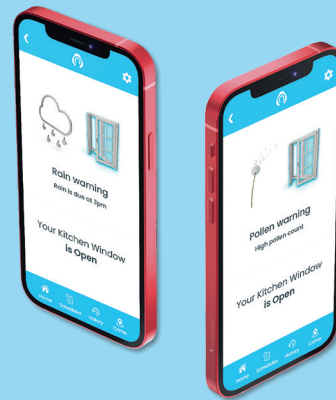

Smart Alerts

- 📶 Instant Status Updates
- 📶 SureSecure™ Geofence Alerts
- 📶 Scheduled Notifications
- 📶 Family Sharing
- 📶 SmartAir/Weather/Pollen Alerts*
- 📶 Under-attack Alerts*