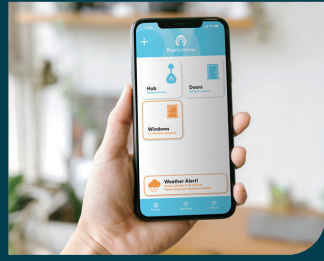

# Be sure it's secure with Kubu® Smart Security.

A range of high-security Smart sensors that monitor the status of your doors & windows in real time, alerting you if there's something wrong, and providing you peace-of-mind.

## Door Smart Sensors

Our first-of-its-kind door sensor, fits seamlessly into your door lock that 'Works with Kubu®', remaining completely concealed to maintain the aesthetics of the door, while adding the benefits of Smart technology.

## Window Smart Sensors

Kubu's Revolutionary 'Floating' Window Sensor is designed to work hand in hand with a multi-point lock that 'Works with Kubu®', to provide second-to-none physical security, with the added benefit of Smart technology.