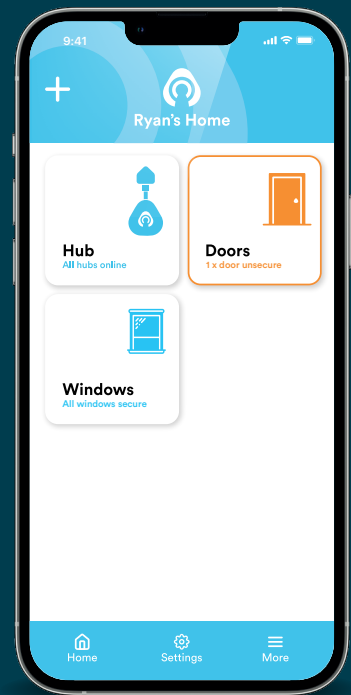

Be sure it's secure with Kubu® Smart Security.

A range of high-security Smart sensors that monitor the status of your door in real time, alerting you if there's something wrong, and providing you peace-of-mind.

Smart Sensors

Our first-of-its-kind door sensor, fits seamlessly into your door lock that 'Works with Kubu', remaining completely concealed to maintain the aesthetics of the door, while adding the benefits of Smart technology.